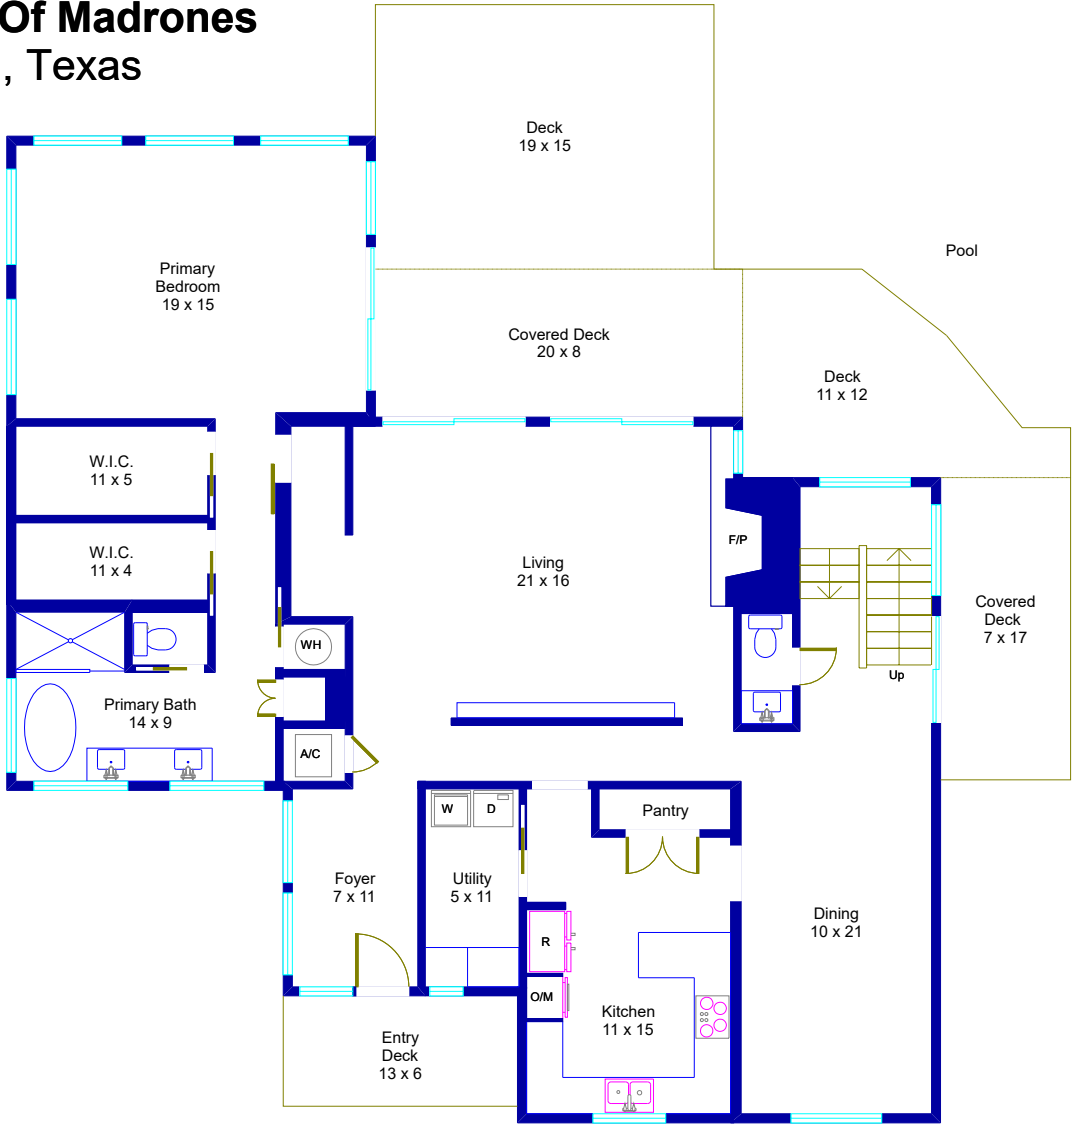

2721 Trail Of Madrones Austin, Texas

Second Floor

First Floor

© Floor Plan Graphics LLC 2026. This floor plan is an artistic rendering only. All dimensions are approximate. Floor Plan Graphics LLC and Moreland Properties make no representation or warranty as to this rendering's accuracy and no measurements or dimensions should be relied upon without independent verification. This floor plan, including all associated square footage data and materials, is the exclusive property of Floor Plan Graphics LLC and is protected by applicable intellectual property laws.

Marketed by Suellen Young, Moreland Properties, 512.965.5708, suellen@moreland.com
Floor plan by Floor Plan Graphics LLC, 512.454.0383, FloorPlanGraphics.com