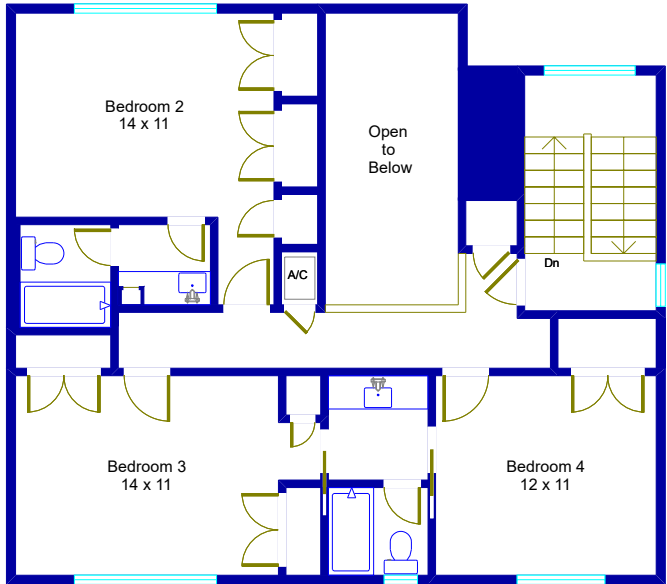

2721 Trail Of Madrones Austin, Texas

Second Floor

First Floor

© Floor Plan Graphics LLC 2026. This floor plan is an artistic rendering only. All dimensions are approximate. Floor Plan Graphics LLC and Moreland Properties make no representation or warranty as to this rendering's accuracy and no measurements or dimensions should be relied upon without independent verification. This floor plan, including all associated square footage data and materials, is the exclusive property of Floor Plan Graphics LLC and is protected by applicable intellectual property laws.

Marketed by Suellen Young, Moreland Properties, 512.965.5708, suellen@moreland.com
Floor plan by Floor Plan Graphics LLC, 512.454.0383, FloorPlanGraphics.com